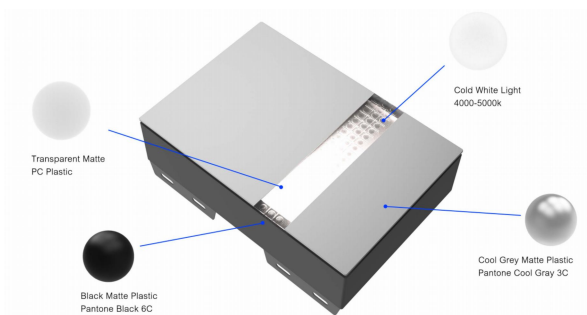

# CUBE Garage Door Opener

## CUBE Garage Door Opener

## SPECIFICATION:

Input voltage	220-240V,50-60 Hz/110-127V,50-60Hz
Max.pull force	700N / 1100N / 1500N
Max.door area	7m <sup>2</sup> / 12m <sup>2</sup> / 18m <sup>2</sup>
Max.opening speed	160mm/s
Bottom base material	Metal
Installation style	Horizontal / Vertical
Drive mechanism	Chain/Belt
Lighting	L.E.D
Limit setting	Electronic
Transformer	Overload protection
Safety outside fuse	Including
Smart Wifi technology	Optional
Wireless sensor technology	Optional
Radio technology	Rolling code
Frequency	433MHz/868MHz
Memory registers	50 codes
Transmitter	4 channels
Sectional doors	Yes
Tilt doors	Yes
Max door weight	80 kg / 120 kg / 160 kg
Max door height	2400-5000mm
Min headroom	30 mm